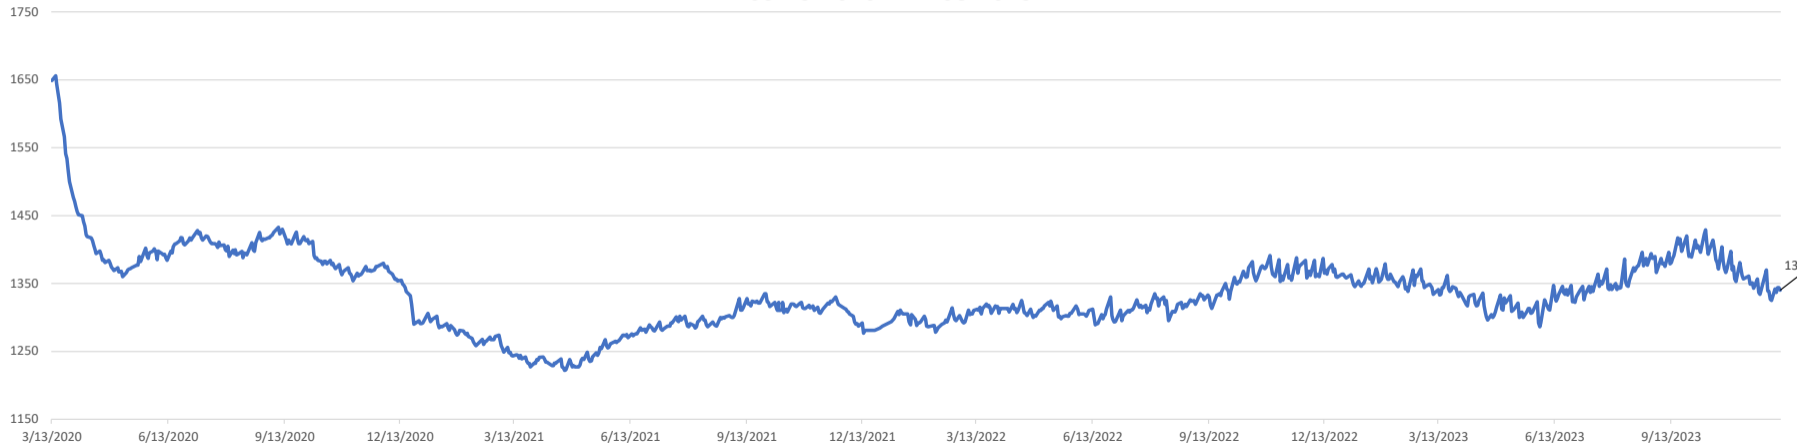

VT DOC Facility Population

03-13-2020 – 12-08-2023

1340